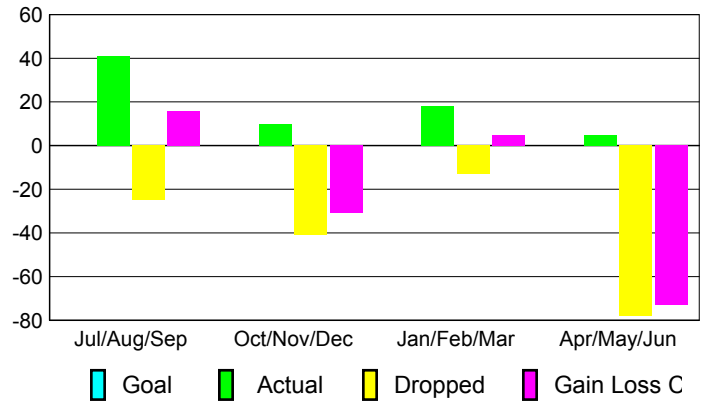

Membership Results 2009-2010

Goal, New, Dropped, Gain/Loss

Comparison of Membership Gain/Loss

Current Year Compared to the Previous Year