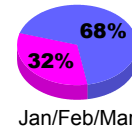

Membership Results 2009-2010	
---------------------------------	--

Membership 2008-2009	
-------------------------	--

Month	Net Memb Goal	Actual New Memb	Actual Dropped Memb	Gain/Loss of Memb	Gain/Loss of Memb
Jul/Aug/Sep		41	-25	16	27
Oct/Nov/Dec		10	-41	-31	-23
Jan/Feb/Mar		18	-13	5	37
Apr/May/June		5	-78	-73	275
Totals		74	-157	-83	316

Membership Results 2009-2010

Goal, New, Dropped, Gain/Loss

Comparison of Membership Gain/Loss

Current Year Compared to the Previous Year

Gender Comparison 2009-2010

Male

Female