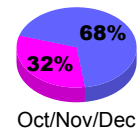

Membership Results 2009-2010	
---------------------------------	--

Membership 2008-2009	
-------------------------	--

Month	Net Memb Goal	Actual New Memb	Actual Dropped Memb	Gain/Loss of Memb	Gain/Loss of Memb
Jul/Aug/Sep		41	-25	16	27
Oct/Nov/Dec		10	-41	-31	-23
Jan/Feb/Mar		18	-13	5	37
Apr/May/June		5	-78	-73	275
Totals		74	-157	-83	316

Membership Results 2009-2010

Goal, New, Dropped, Gain/Loss

Comparison of Membership Gain/Loss

Current Year Compared to the Previous Year

Gender Comparison 2009-2010

Male

Female