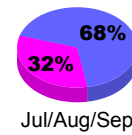

Membership Results 2009-2010	
---------------------------------	--

Membership 2008-2009	
-------------------------	--

Month	Net Memb Goal	Actual New Memb	Actual Dropped Memb	Gain/Loss of Memb	Gain/Loss of Memb
Jul/Aug/Sep		41	-25	16	27
Oct/Nov/Dec		10	-41	-31	-23
Jan/Feb/Mar		18	-13	5	37
Apr/May/June		5	-78	-73	275
Totals		74	-157	-83	316

Membership Results 2009-2010

Goal, New, Dropped, Gain/Loss

Comparison of Membership Gain/Loss

Current Year Compared to the Previous Year

Gender Comparison 2009-2010

Male

Female