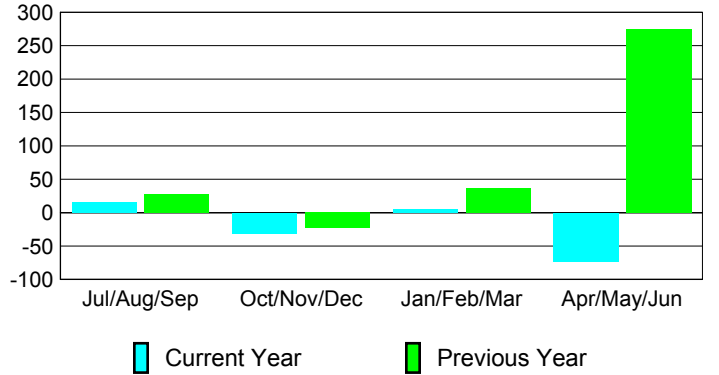

Membership Results 2009-2010	
---------------------------------	--

Membership 2008-2009	
-------------------------	--

Month	Net Memb Goal	Actual New Memb	Actual Dropped Memb	Gain/Loss of Memb	Gain/Loss of Memb
Jul/Aug/Sep		41	-25	16	27
Oct/Nov/Dec		10	-41	-31	-23
Jan/Feb/Mar		18	-13	5	37
Apr/May/June		5	-78	-73	275
Totals		74	-157	-83	316

Membership Results 2009-2010

Goal, New, Dropped, Gain/Loss

Comparison of Membership Gain/Loss

Current Year Compared to the Previous Year

Gender Comparison 2009-2010

Male

Female